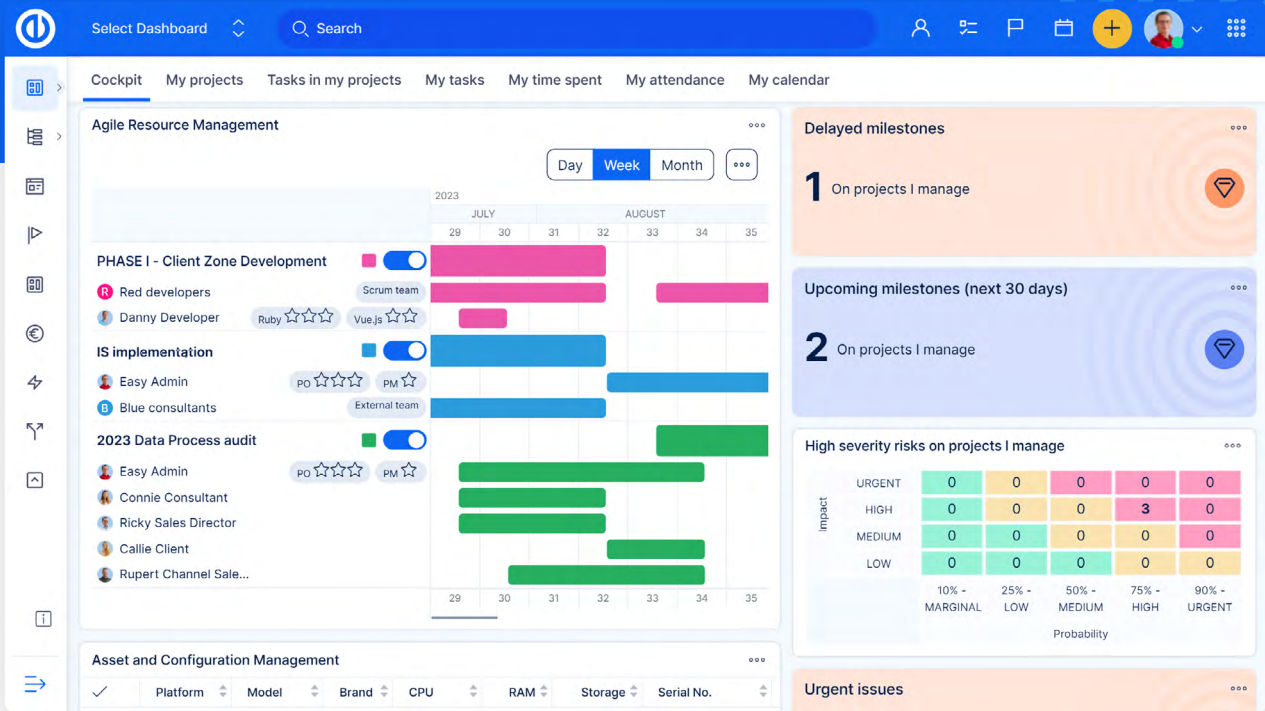

The most advanced **Open-source** Project Management software

Combine open-source flexibility with enterprise-grade quality to master your projects and business operations.

www.easyproject.com

Project Management at its best

Gantt Chart, WBS, Task & Time Tracking, Kanban, SCRUM, Resources, and much more — all integrated in one application.

Implementation & Support

Our experts assist you with seamless integration into your daily workflow.

Open-source

Open-source flexibility with enterprise-grade quality.

Most popular

Essentials

Project Management

- Gantt chart
- Time tracking
- Time sheets
- WBS & Mind Maps
- Project calendar
- Org structure
- Action buttons
- Custom reports

Highly-customisable tool for all your project needs

As each organization has unique project workflows and requirements, Easy Project offers unparalleled adaptability and a tailor-made approach that allow you to align the software precisely with your specific processes, resulting in increased efficiency and productivity.